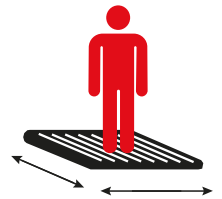

## CLIMB-IT® LARGE PLATFORM FOLDING STEPS WITH SAFETY GATES

51x56 cm

YouTube

Scan the QR code above with your smartphone or tablet device to watch the product video.

**Certified to EN 131 Professional**

Non-slip aluminium platform

100mm wide treads with non-slip surface to prevent slips

Non-slip feet

Easily folded & mobile using wheels on rear of product

Maximum load capacity of 150kg

**PRICES EACH NETT DELIVERED  
VALID UNTIL 31ST DECEMBER 2023**