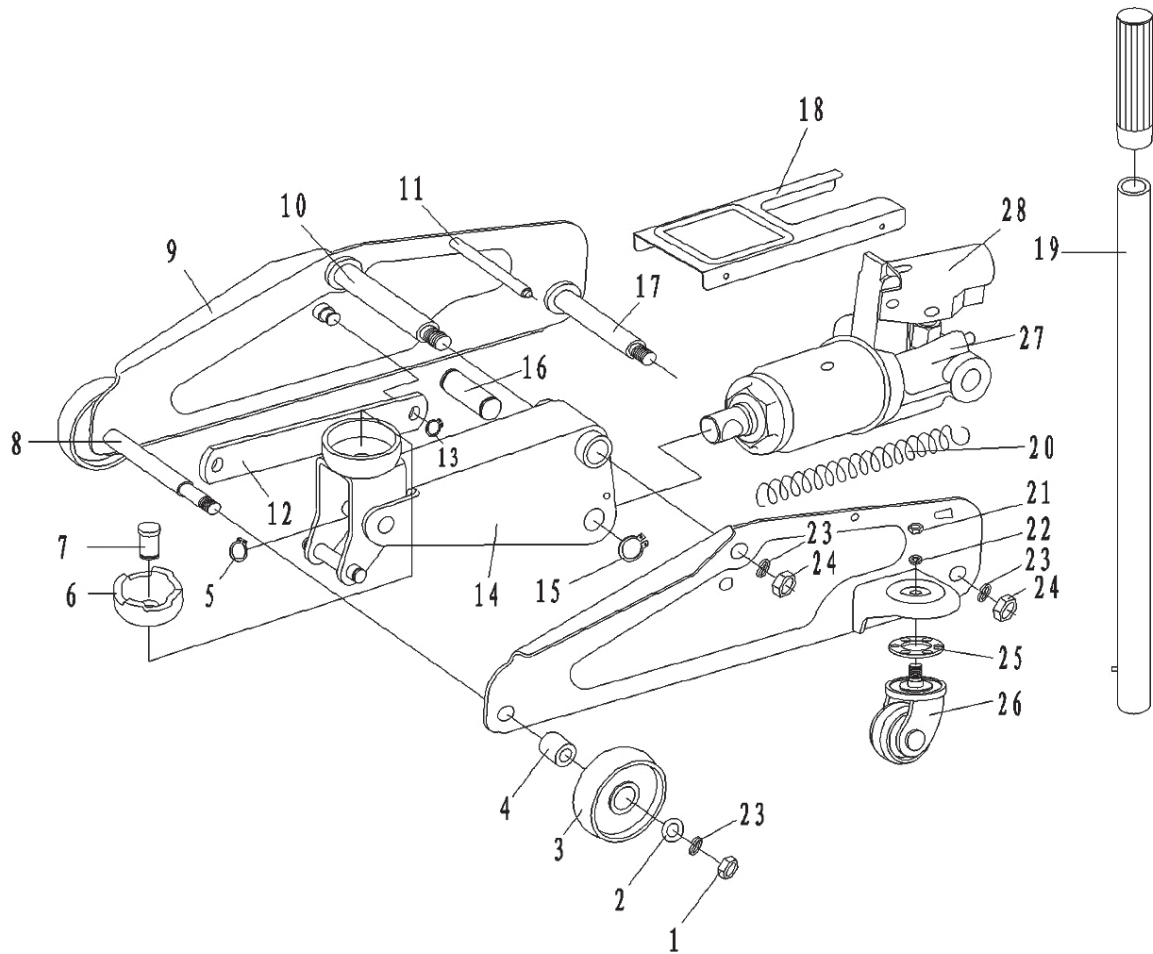

Parts Information:  
**Trolley Jack 3tonne Long Chassis  
 Heavy-Duty  
 Model No: 1153CX.V5**

Item	Part No.	Description
1	SN16.S	STEEL NUT M16 ZINC DIN934(SINGLE)
2	1153CX.V4-02	WASHER
3	1153CX.V5-03	WHEEL,FRONT FIXED (90x21x21) 'BLACK'
4	1153CX.V4-04	BUSHING
5	1153CX.V4-05	C-RING (S13)
6	1153CX.V4-06	SADDLE
7	1153CX.V4-07	SADDLE PIN
8	1153CX.V4-08	FRONT WHEEL SHAFT
9	1153CX.V4-09	SIDE PLATE (LEFT)
10	1153CX.V4-10	LIFTING ARM SPINDLE
11	1153CX.V4-11	SPINDLE, SIDE MEMBER
12	1153CX.V5-12	LINK ROD 'BLACK'
13	1153CX.V4-13	C-RING (S13)
14	1153CX.V4-14	LIFTING ARM
15	1153CX.V4-15	C-RING (S22)

Item	Part No.	Description
16	1153CX.V4-16	LINK SHAFT
17	1153CX.V4-17	ANCHOR BOLT
18	1153CX.V5-18	COVER PLATE 'BLACK'
19	1153CX.V4-19	HANDLE
20	1153CX.V4-20	RETURN SPRING
21	SN10.S	STEEL NUT M10 ZINC DIN934(SINGLE)
22	SWM10.S	SPRING WASHER M10 ZINC (SINGLE)
23	SWM16.SB	SPRING WASHER M16 BLACK(SINGLE)
24	SN16.S	STEEL NUT M16 ZINC DIN934(SINGLE)
25	1153CX.V4-25	PLASTIC BEARING RACE
26	1153CX.V5-26	WHEEL,CASTOR (56x8x20x70)
27	1153CX.V5-27	POWER UNIT ASS'Y 'BLACK'
28	1153CX.V5-28	HANDLE SOCKET 'BLACK'
--	1153CX.V4-RK	REPAIR KIT FOR 1153CX