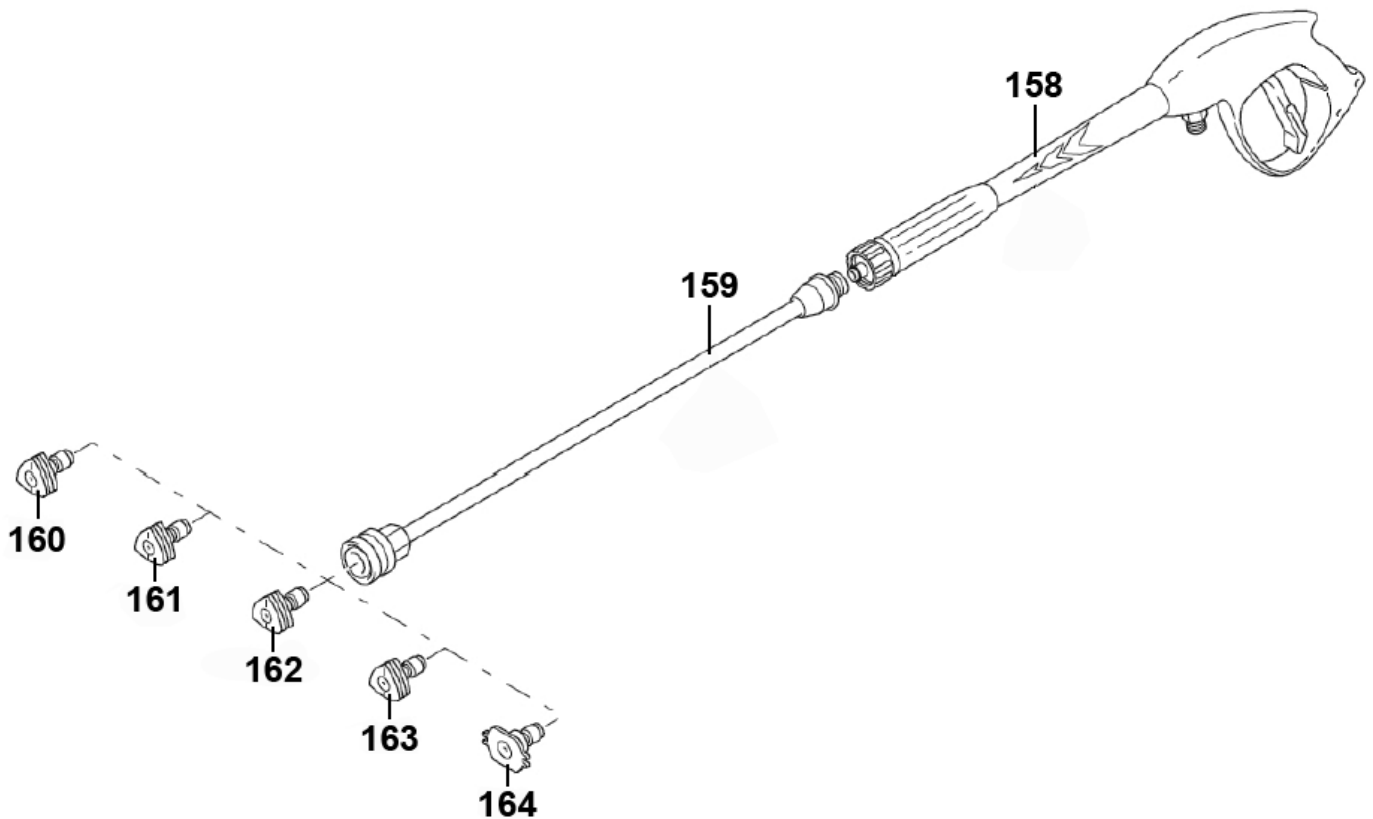

Item	Part No.	Description
158	181.40925	Gun
159	181.3600650	Lance (M22 x 1.5m)
160	181.3600440	Nozzle (0 Deg)
161	181.3600450	Nozzle (15 Deg)

Item	Part No.	Description
162	181.3600460	Nozzle (25 Deg)
163	181.3600470	Nozzle (40 Deg)
164	181.3600400	Nozzle (Low Pressure)

NOTE: It is our policy to continually improve products and as such we reserve the right to alter data, specifications and component parts without prior notice. There may be alternative versions of this product, please contact us should you require this information.

IMPORTANT: No liability is accepted for incorrect use of product. Spare parts must be fitted by a competent person

WARRANTY: Guarantee is 12 months from purchase date, proof of which will be required for any claim.

Sealey Group, Kempson Way, Suffolk Business Park, Bury St Edmunds, Suffolk. IP32 7AR

01284 757500

01284 703534

sales@sealey.co.uk

www.sealey.co.uk