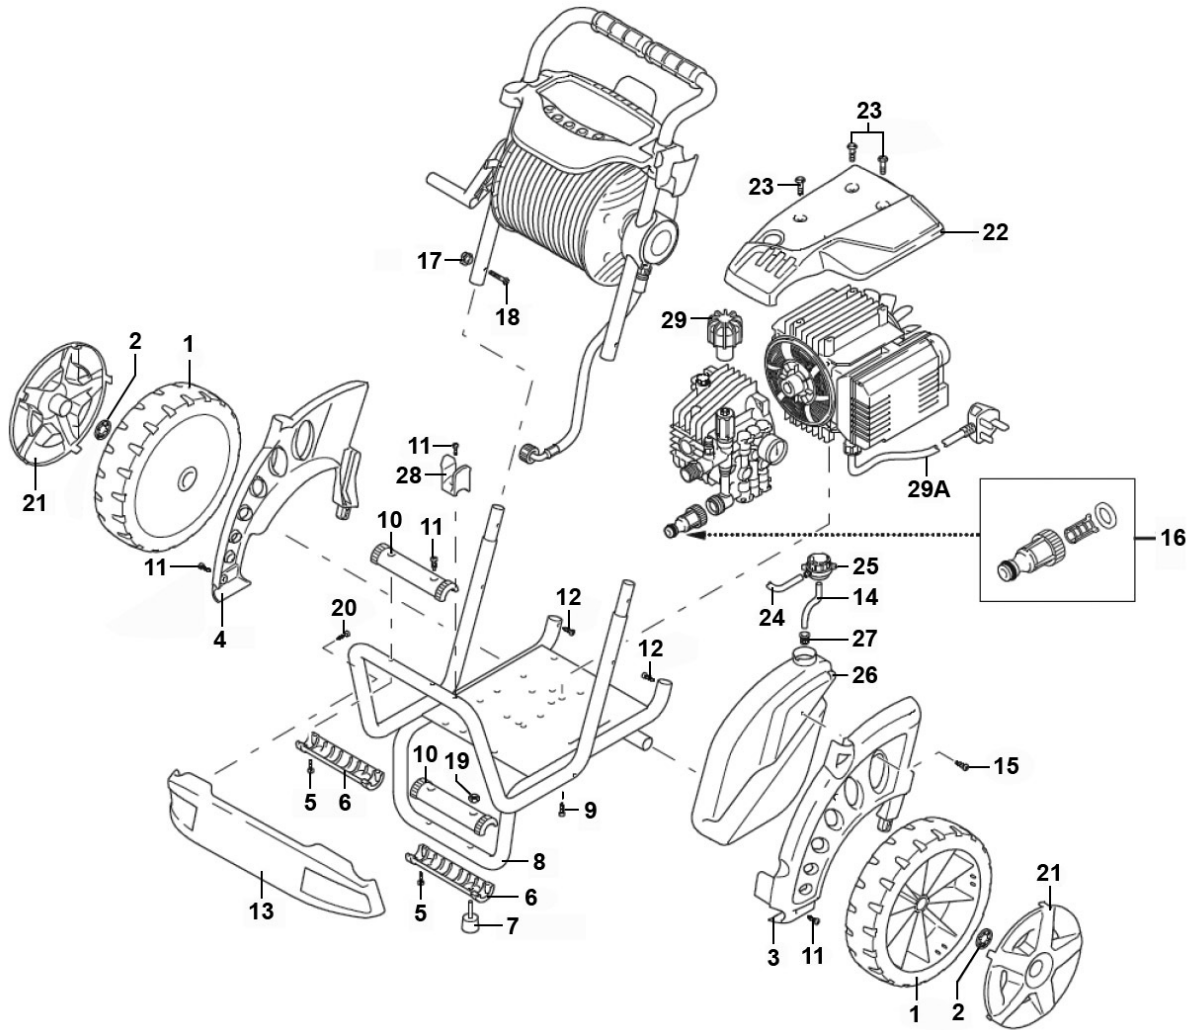

Parts Information: Professional Pressure Washer 150bar with TSS & Nozzle Set 230V Model No: PW5000

Item	Part No.	Description
1	181.3600140	Wheel, Fixed Plastic (D:304 W:78 B:25)
2	181.3600180	Wheel Retaining Ring
3	181.3600010	Wheel Guard, Right
4	181.3600020	Wheel Guard, Left
5	181.2000110	Screw
6	181.3600040	Lower Guard
7	181.3600190	Anti-Vibration Foot
8	181.3600121	Frame
9	181.320350	Screw
10	181.3600200	Upper Guard
11	181.2060200	Rd Head S/T Screw M4.6 X 16 Black
12	181/2100300	Rd Head S/T Screw M4.8 X 16 Black
13	181.3600321	Front Cover
14	181.2500330	Detergent Hose 12mm x 15mm x 420mm
15	SCB510.SB	Socket Cap Bolt M5 x 10mm Black

Item	Part No.	Description
16	181.3082130	Water Coupling
17	181.50019	Frame Knob
18	SS640.S	Hex Head Set Screw M6 X 40 Zinc
19	SN6.S	Steel Nut M6 Zinc
20	181.2021780	Rd Head S/T Screw M3.8 X 30
21	181.3600031	Wheel Cover
22	181.3600281	Pump Cover
23	BHSS612.SB	Button Head Socket Screw M6 X 12 Black
24	181.1270960	Detergent Hose
25	181.42113	Tank Cap
26	181.3600250	Tank
27	181.2000230	Detergent Suction Filter
28	181.3600070	Carrier Bracket
29	181.2360760	Knob
29A	181.1760450	Cable+Plug

Parts Information: Professional Pressure Washer 150bar with TSS & Nozzle Set 230V Model No: PW5000

Item	Part No.	Description
30	181.2840400	Fitting
31	VS3900.03	O-Ring, (Ex: 17.56 In: 14 Cs: 1.78)
32	181.2901060	Injector
33	DH03.V2-39	O-Ring, (Ex: 12.81 In: 9.25 Cs: 1.78)
34	181/1080091	Ball Spring
35	181.2901070	Shutter
36	181/1460430	O-Ring
37	181.1344850	Pump Head
38	181.1349055	Unloader Valve
39	181.1344770	Spacer
40	181/1465720	O-Ring
41	181.1344800	End Plug
42	181.1344790	U-Pin
43	SCB630.S	Socket Cap Bolt M6 x 30
44	181.42579	Valve Adjustment
45	181.1349203	Pump Head Ass'y
46	181.1342701	Piston Seat
47	181/600180	O-Ring, (Ex: 11.21 In: 7.65 Cs: 1.78)
48	181.1460151	Piston