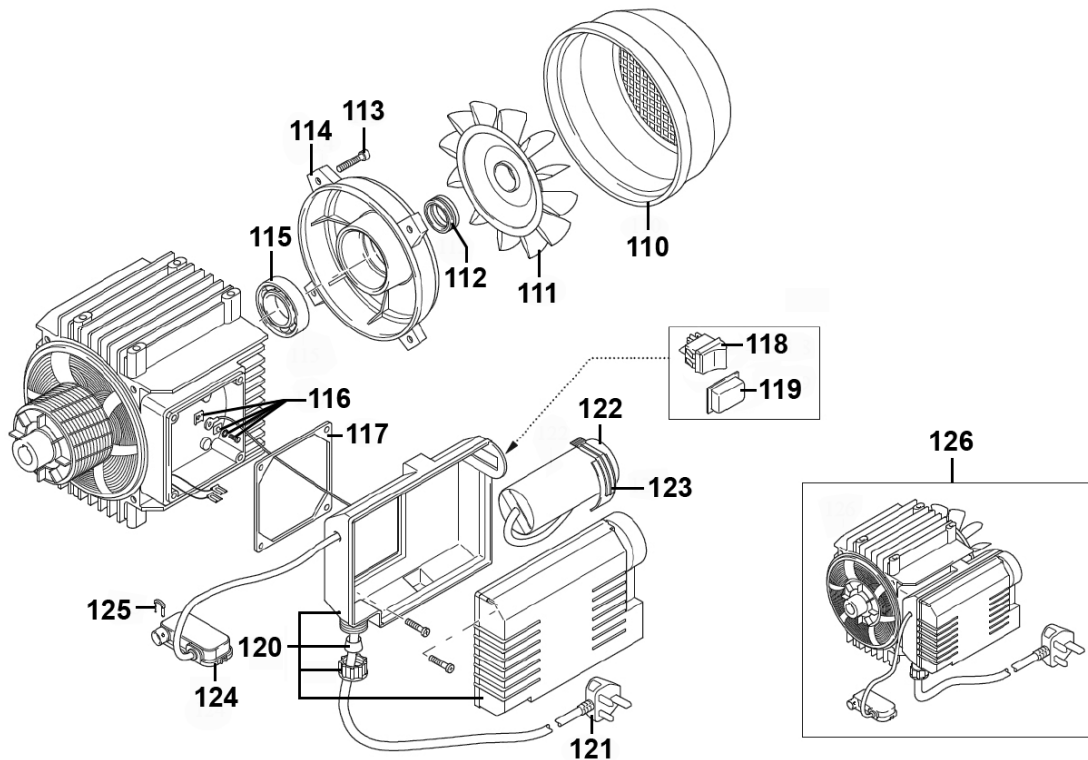

Parts Information:
**Professional Pressure Washer 150bar with
 TSS & Nozzle Set 230V
 Model No: PW5000**

Item	Part No.	Description
67	181/770260	O-Ring, (Ex: 27.08 In: 23.52 Cs: 1.78)
68	181.1344750	Piston Guide
69	181/1260440	Gasket
70	181.1344760	Seal Ring
71	181/1344050	Casing, Regulator End
72	181/1260050	Roller Bearing
73	181.1040710	O-Ring, (Ex: 60.43 In: 56.87 Cs: 1.78)
74	181.1344060	Side Cover
75	181/1260780	Screw
76	181.1349281	Complete Pump Ass'y
77	181.1349000	Dipstick
78	181/880111	Key
79	B/6303	Bearing 6303
80	181/480890	Circlip, External
81	181.111120	Internal Circlip 50.06mm OD.
82	181/1341080	Seal
83	181/1340060	Cam
84	181/1340080	Pin
85	181/1340070	Piston
86	181/1260460	Seal
87	181/600180	O-Ring, (Ex: 11.21 In: 7.65 Cs: 1.78)
88	181/1341010	Washer

Item	Part No.	Description
89	181/1342740	Piston
90	181/1341020	Washer
91	181/850670	Screw
92	181/1340170	Cam Shaft
93	181/1120680	O-Ring
94	181/600180	O-Ring, (Ex: 11.21 In: 7.65 Cs: 1.78)
95	181.2022040	Valve Pin
96	181.2021630	Valve Spring Dia 6.06mm
97	181.2021650	Valve Washer/Spacer
98	181/1260820	O-Ring
99	181.1344830	Fitting
100	181.42580	Tss Kit
101	181/1560520	Spring Dia 4.6mm
102	SB-5.6	Steel Ball 5.6mm
103	SA77S.V4-19	O-Ring, (Ex: 8.03 In: 4.47 Cs: 1.78)
104	181.1982520	Hose Tail
105	181.42566	Valve Kit
106	181/KIT 2623	Piston Kit
107	181/KIT 1876	Seal Kit
108	181.42567	Water Seal Kit
109	181.42568	Gasket Kit