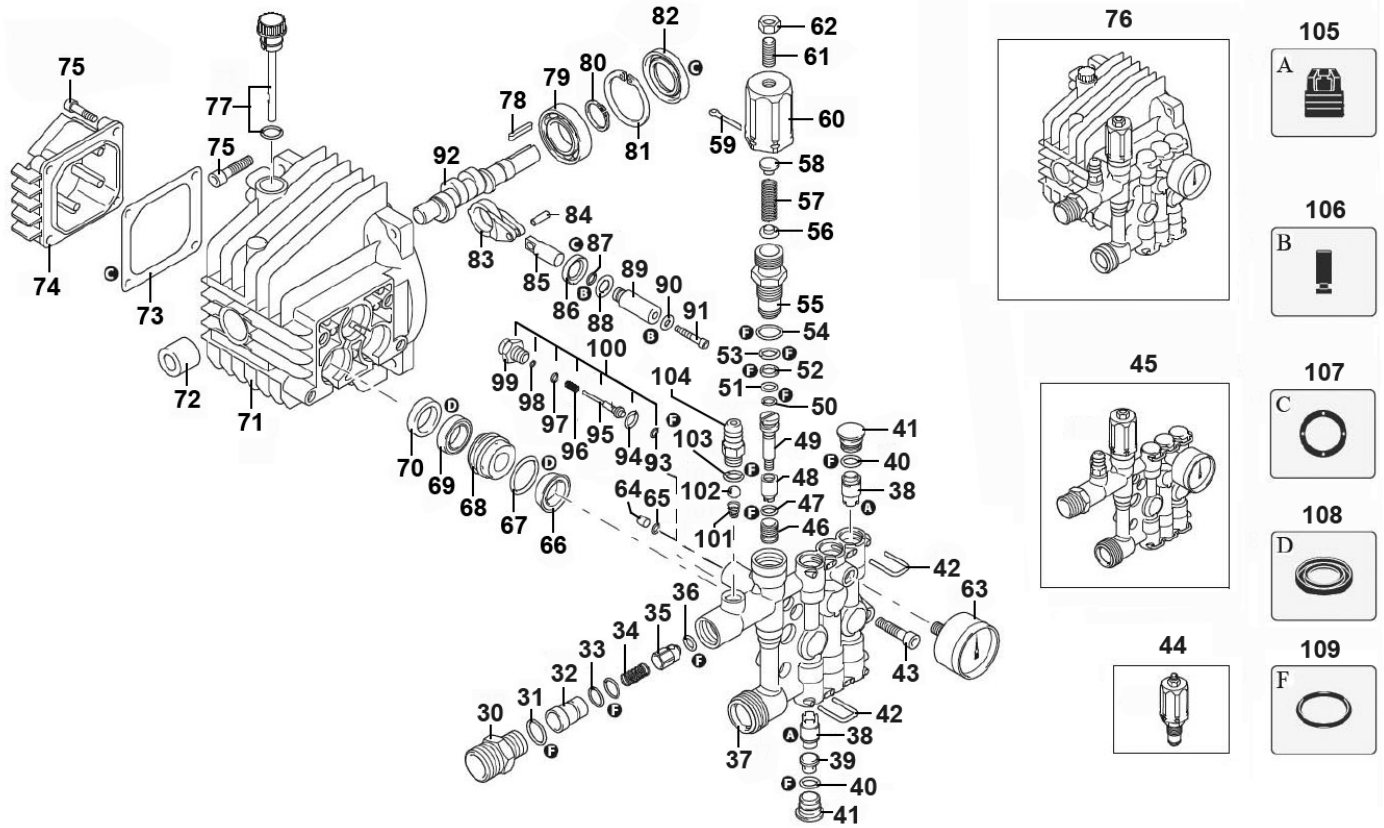

Parts Information: Professional Pressure Washer 150bar with TSS & Nozzle Set 230V Model No: PW5000

Item	Part No.	Description
1	181.3600140	Wheel, Fixed Plastic (D:304 W:78 B:25)
2	181.3600180	Wheel Retaining Ring
3	181.3600010	Wheel Guard, Right
4	181.3600020	Wheel Guard, Left
5	181.2000110	Screw
6	181.3600040	Lower Guard
7	181.3600190	Anti-Vibration Foot
8	181.3600121	Frame
9	181.320350	Screw
10	181.3600200	Upper Guard
11	181.2060200	Rd Head S/T Screw M4.6 X 16 Black
12	181/2100300	Rd Head S/T Screw M4.8 X 16 Black
13	181.3600321	Front Cover
14	181.2500330	Detergent Hose 12mm x 15mm x 420mm
15	SCB510.SB	Socket Cap Bolt M5 x 10mm Black

Item	Part No.	Description
16	181.3082130	Water Coupling
17	181.50019	Frame Knob
18	SS640.S	Hex Head Set Screw M6 X 40 Zinc
19	SN6.S	Steel Nut M6 Zinc
20	181.2021780	Rd Head S/T Screw M3.8 X 30
21	181.3600031	Wheel Cover
22	181.3600281	Pump Cover
23	BHSS612.SB	Button Head Socket Screw M6 X 12 Black
24	181.1270960	Detergent Hose
25	181.42113	Tank Cap
26	181.3600250	Tank
27	181.2000230	Detergent Suction Filter
28	181.3600070	Carrier Bracket
29	181.2360760	Knob
29A	181.1760450	Cable+Plug

Parts Information: Professional Pressure Washer 150bar with TSS & Nozzle Set 230V Model No: PW5000

Item	Part No.	Description
30	181.2840400	Fitting
31	VS3900.03	O-Ring, (Ex: 17.56 In: 14 Cs: 1.78)
32	181.2901060	Injector
33	DH03.V2-39	O-Ring, (Ex: 12.81 In: 9.25 Cs: 1.78)
34	181/1080091	Ball Spring
35	181.2901070	Shutter
36	181/1460430	O-Ring
37	181.1344850	Pump Head
38	181.1349055	Unloader Valve
39	181.1344770	Spacer
40	181/1465720	O-Ring
41	181.1344800	End Plug
42	181.1344790	U-Pin
43	SCB630.S	Socket Cap Bolt M6 x 30
44	181.42579	Valve Adjustment
45	181.1349203	Pump Head Ass'y
46	181.1342701	Piston Seat
47	181/600180	O-Ring, (Ex: 11.21 In: 7.65 Cs: 1.78)
48	181.1460151	Piston