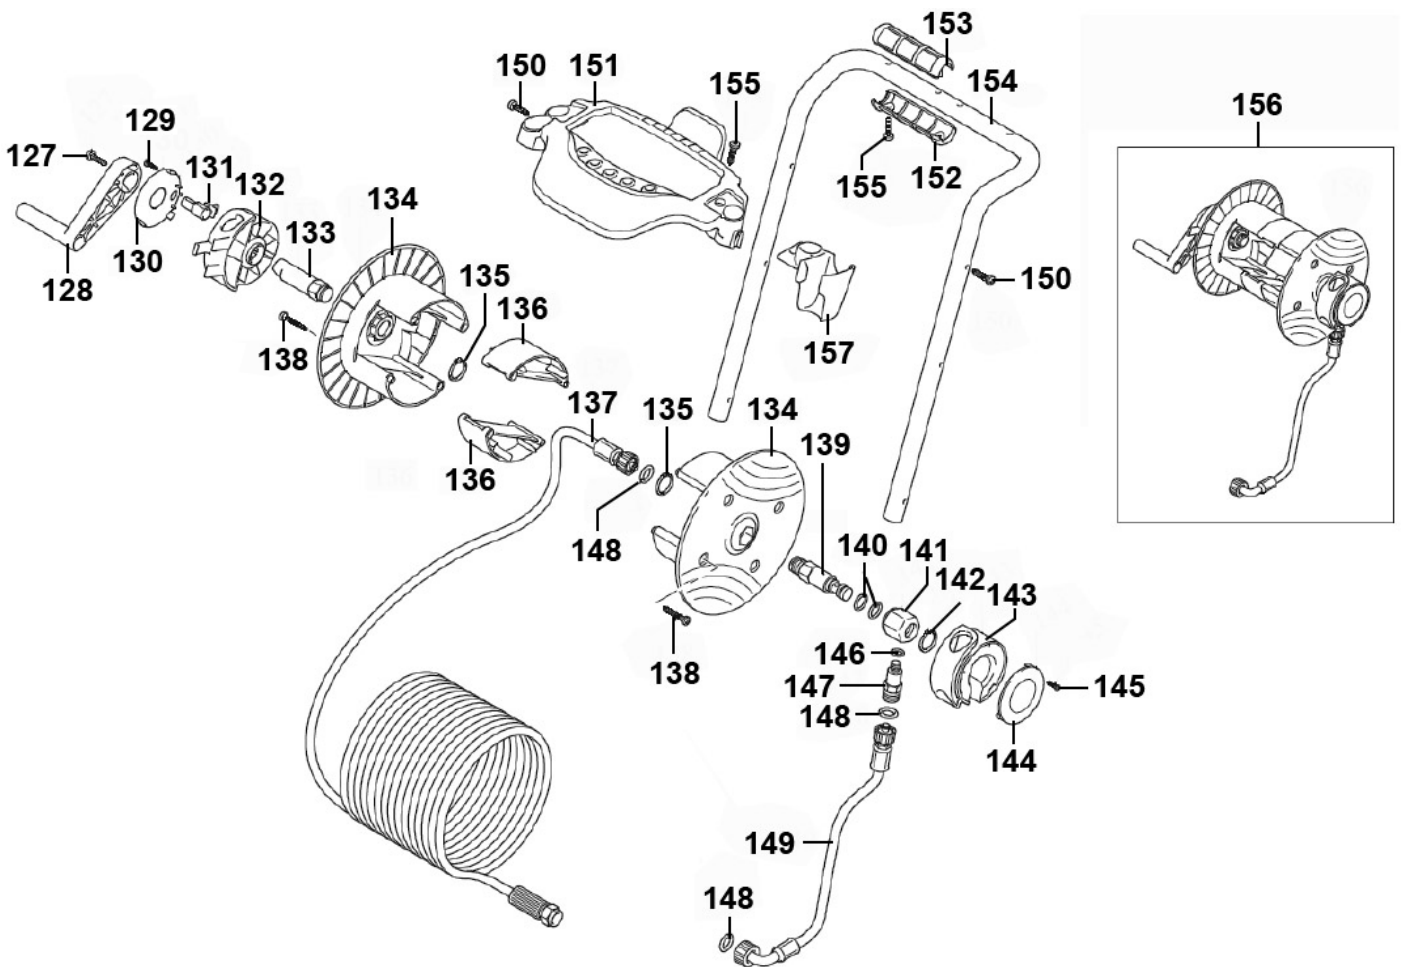

Item	Part No.	Description
127	SCB510.SB	Socket Cap Bolt Black M5x10
128	181.2360150	Hose Reel Lever
129	181.2060200	Rd Head S/T Screw M4.6 X 16 Black
130	181.3600210	Winding Handle Cover
131	181.3600100	Hook

Item	Part No.	Description
132	181.3600090	Bracket
133	181.3600160	Hub Pin
134	181.2360230	Hose Reel
135	181.380420	Circlip
136	181.3580120	Spacer

NOTE: It is our policy to continually improve products and as such we reserve the right to alter data, specifications and component parts without prior notice. There may be alternative versions of this product, please contact us should you require this information.

IMPORTANT: No liability is accepted for incorrect use of product. Spare parts must be fitted by a competent person

WARRANTY: Guarantee is 12 months from purchase date, proof of which will be required for any claim.

Sealey Group, Kempson Way, Suffolk Business Park, Bury St Edmunds, Suffolk. IP32 7AR

01284 757500

01284 703534

sales@sealey.co.uk

www.sealey.co.uk