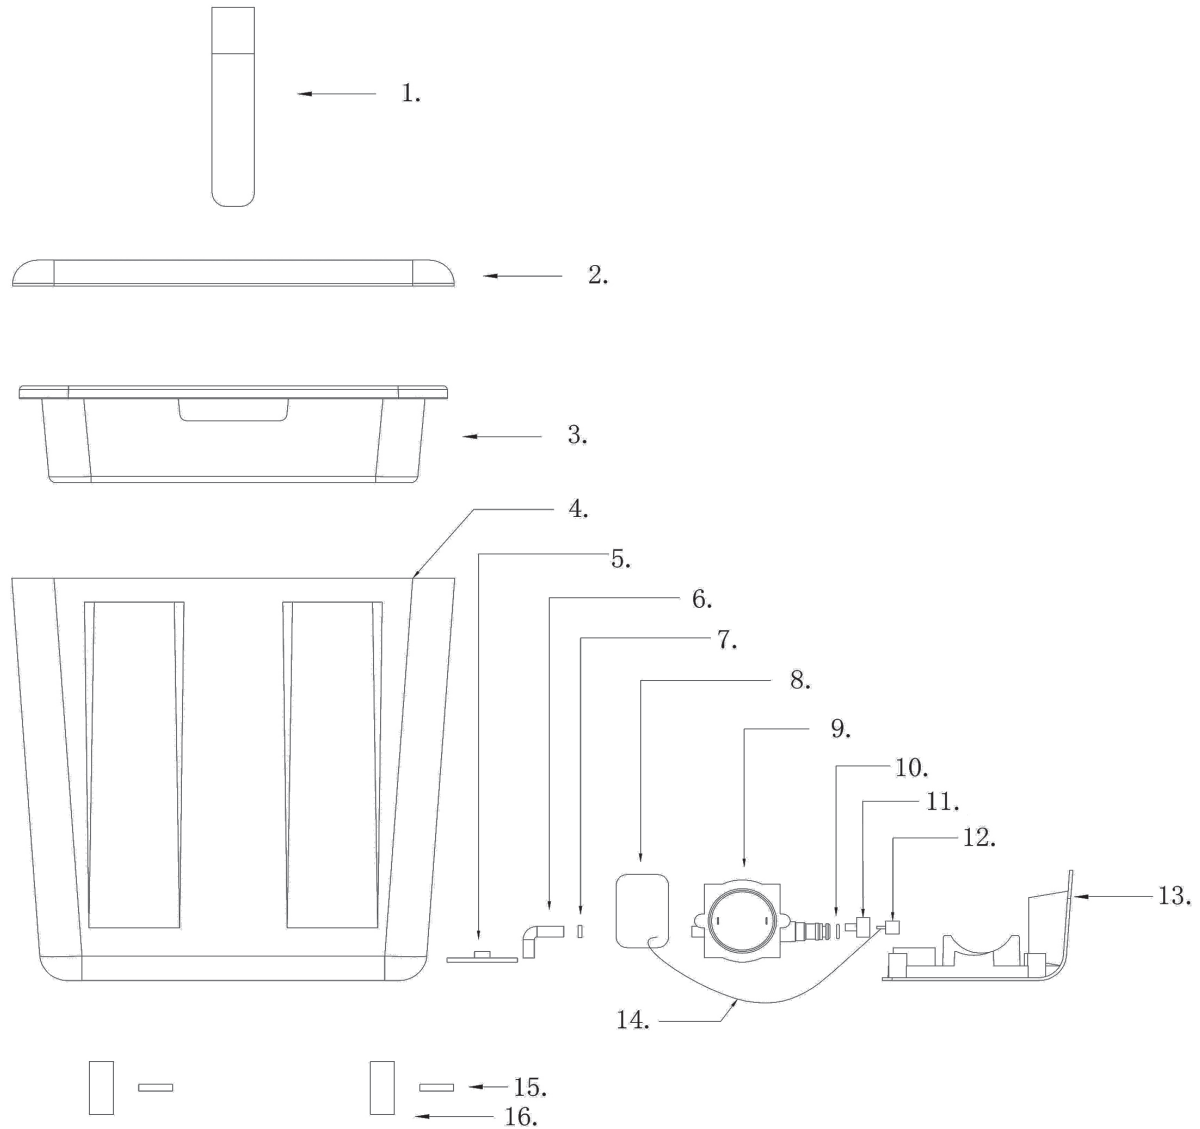

Parts Information:
Rechargeable Pressure Washer 25ltr 12V
Model No: PW2012R

Item	Part No.	Description
1	PW2012R.01	Carry Handle
2	PW2012R.02	Water Tub Cover
3	PW2012R.03	Removable Storage Tray
4	PW2012R.04	Water Tub
5	PW2012R.05	Filter
6	PW2012R.06	Inlet Pipe
7	PW2012R.07	Steel Washer
8	PW2012R.08	Power Supply
9	PW2012R.09	Water Pump
10	PW2012R.10	O-Ring
11	PW2012R.11	Switch
12	PW2012R.12	Charging Socket

Item	Part No.	Description
13	PW2012R.13	Bottom Cover
14	PW2012R.14	Power Cable
15	PW2012R.15	Wheel Washer
16	PW2012R.16	Wheel
--	PW2012R.ACC1	Hose 8m
--	PW2012R.ACC2	Variable Nozzle Lance (Brass)
--	PW2012R.ACC4	Long Fixed Brush
--	PW2012R.ACC5	Mains Charger
--	PW2012R.ACC6	12V In-Car Accessory Socket
--	PW2012R.ACC8	Brush Handle Assembly
--	PW2512.ACC1	Detergent Bottle
--	PW2512.ACC2	Gun Body Ass'y