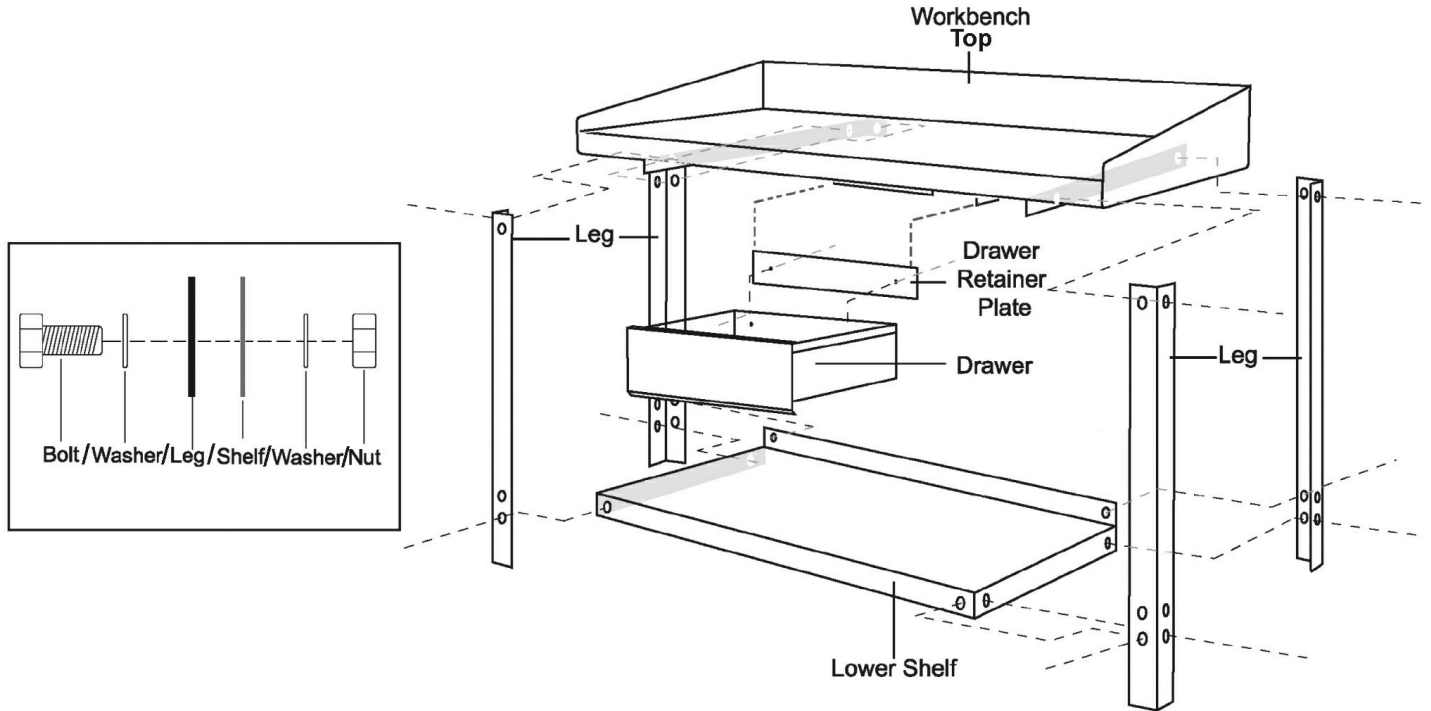

Parts Information:
Workbench Steel with 1 Drawer
Model No: AP1010.V3 / AP1015.V3 / AP1020.V3

Item	Part No.	Description
1	AP1010.V3-01	Lock And Key Assy
2	AP1010.V3-02	Bolt, Nut And Star Washer, 10x19mm
3	AP1010.V3-03	Rd Head S/T Screw M5.8 X 8 Black
4	AP1010.V3-04	Corner Post

Item	Part No.	Description
5	AP1010.V3-05	Drawer
6	AP1010.V3-06	Fixing Kit, Complete
--	AP1	Single Drawer Unit (AP10 & AP30 Benches)

NOTE: It is our policy to continually improve products and as such we reserve the right to alter data, specifications and component parts without prior notice. There may be alternative versions of this product, please contact us should you require this information.