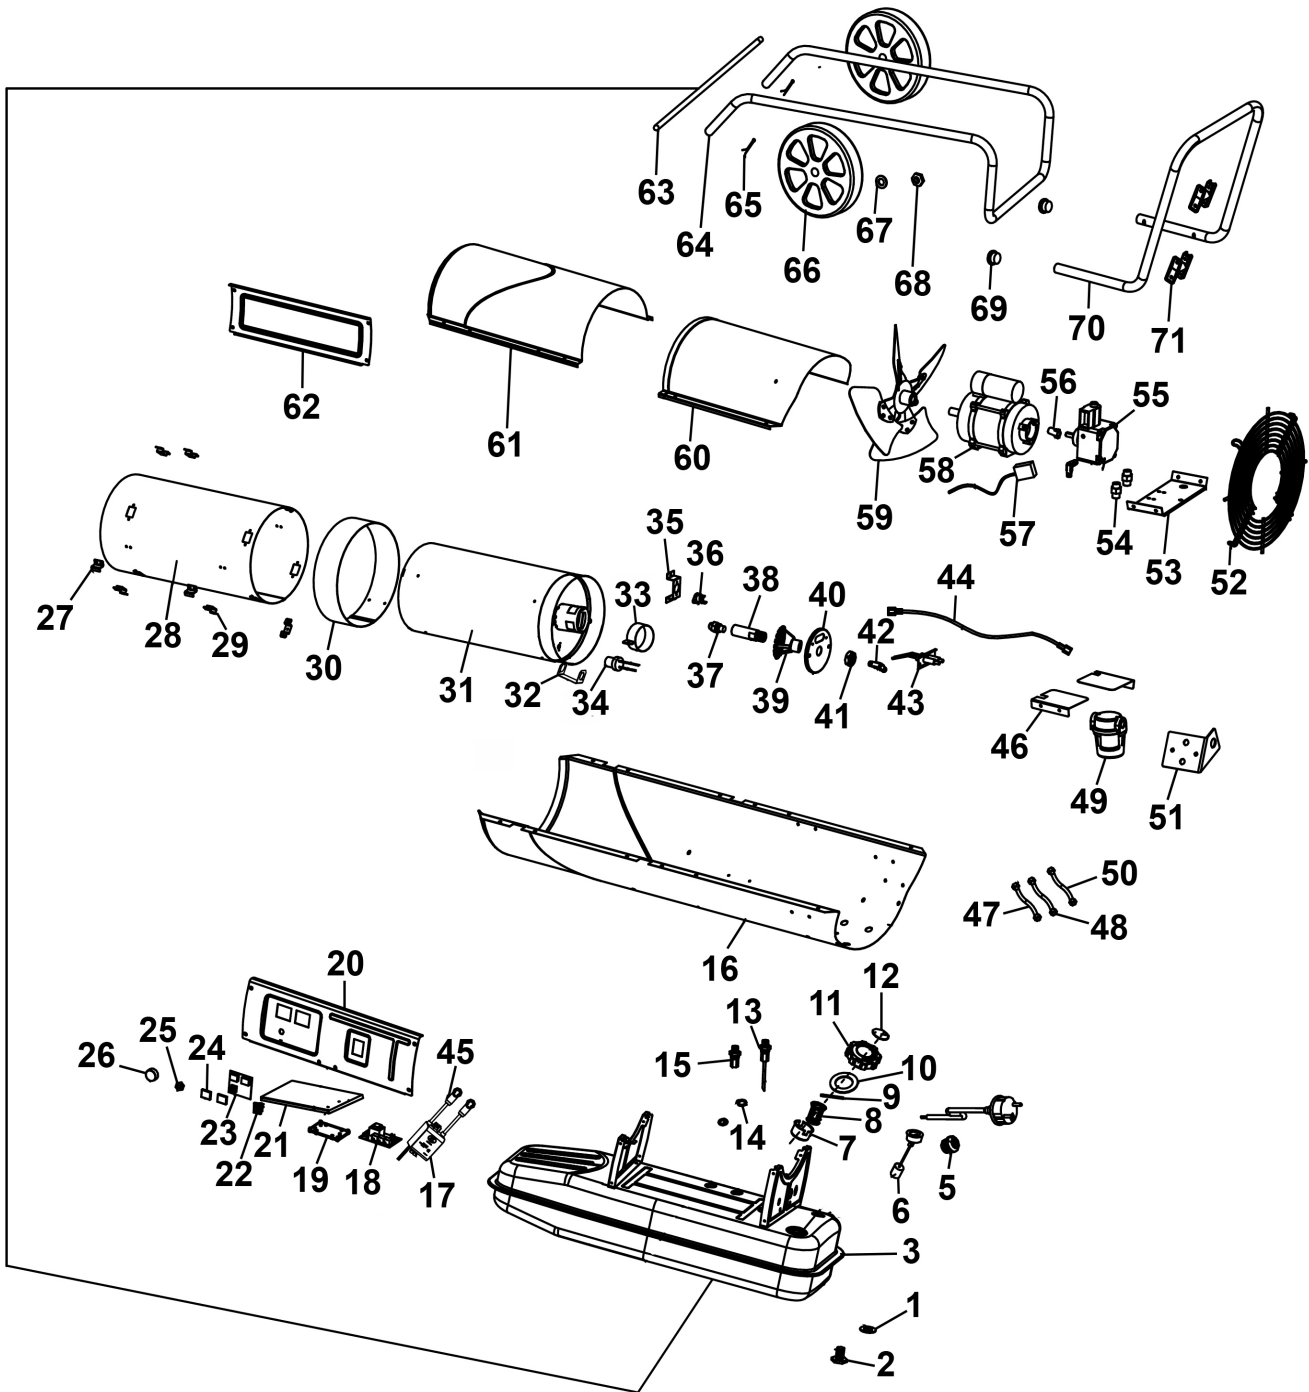

Parts Information:  
**Space Warmer® Kerosene/Diesel Heater**  
**240,000Btu/hr with Wheels**  
**Model No: AB2380**

Item	Part No.	Description
1	AB2380-01	Oil Drain Screw
2	AB2380-02	Oil Drain Seal Ring
3	AB2380-03	Fuel Tank

Item	Part No.	Description
5	AB2380-05	Cable Grip
6	AB2380-06	Oil Filter Gauge
7	AB2380-07	Oil Inlet Filter Holder

**NOTE:** It is our policy to continually improve products and as such we reserve the right to alter data, specifications and component parts without prior notice. There may be alternative versions of this product, please contact us should you require this information.

Item	Part No.	Description
40	AB2380-40	Nozzle Base Plate
41	SN16.S	Steel Nut M16 Zinc
42	AB2380-42	Elbow Connection
43	AB2380-43	Ignition Electrode
44	AB2380-44	Fuel Pipe Assembly
46	AB2380-46	Air Balancer Plate
47	AB2380-47	Fuel Hose 400mmL
48	AB2380-48	Fuel Hose 350mmL
49	AB2380-49	Fuel Filter
50	AB2380-50	Fuel Hose 350mmL
51	AB2380-51	Fuel Filter Support
52	AB2380-52	Fan Guard
53	AB2380-53	Motor Support
54	AB2380-54	Fuel Pipe Joint
55	AB2380-55	Gear Pump
56	AB2380-56	Coupling for Gear Pump
57	AB2380-57	Valve Cord
58	AB2380-58	Motor Assembly
59	AB2380-59	Fan
60	AB2380-60	Upper Cover (Front)
60	AB2380-61	Upper Cover (Rear)
62	AB2380-62	Side Plate
63	AB2380-63	Wheel Axle
64	AB2380-64	Wheel Frame Support
65	AB2380-65	Split Pin
66	AB2380-66	Wheel
67	FWM12.S	Flat Washer M12 Zinc
68	SN12.S	Steel Nut M12 Zinc
69	AB2380-69	End Plug / End Plug
70	AB2380-70	Handle
71	AB2380-71	Cord Wrap