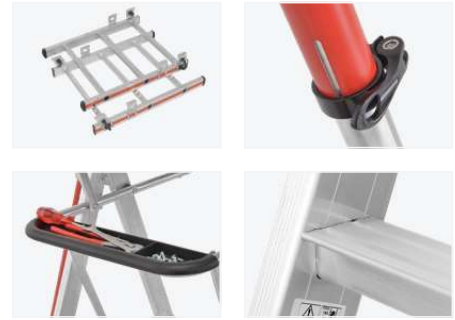

8483 HYMER ProTect

- › The first extendable platform ladder.
- › Safe hands-free working due to **handrails and knee bar on all sides**.
- › Easy access due to **self-closing safety door**.
- › Highly stable due to variably adjustable stabilisers (from size 4).
- › With spacious, practical **tool tray**, for fitting at 2 heights.
- › **Spacious platform 600×425 mm**.
- › Comfortable ascent thanks to **wide rungs 45 mm deep**.
- › Convenient transport thanks to **castors touching the floor when tilting the ladder**.

10
YEAR
GUARANTEE

★ ★ ★
MADE IN
GERMANY

EN
131-7

NF P 93-
352/353

Number of rungs incl. platform	3	4	5	6	7	8
Stile (approx. mm)	60	60	60	60	60	60
Length (approx. m)	1.85	2.10	2.35	2.60	2.85	3.10
Standing height (height to platform) (approx. m)	0.70	0.93	1.16	1.39	1.62	1.85
Reach height (approx. m)	2.70	2.93	3.16	3.39	3.62	3.85
Vertical height (approx. m)	1.73	1.96	2.19	2.43	2.66	2.89
Width (approx. mm)	650	1,760	1,930	2,110	2,255	2,445
Base width (approx. m)	1.21	1.40	1.59	1.77	1.97	2.18
Folded L×W×H (approx. m)	2.08×0.56×0.25	2.34×0.70×0.25	2.59×0.70×0.25	2.85×0.70×0.25	3.09×0.70×0.25	3.32×0.70×0.25
Weight (approx. kg)	14.2	20.4	22.3	23.4	25.0	26.2
Order no.	848303	848304	848305	848306	848307	848308

For an explanation of standing/reach height see on page 5.

Spare parts:

- › See spare parts on page 53.

Extension set for HYMER ProTect

- › Assemble the telescopic platform ladder in a few simple steps.
- › Simply reposition the wheels and plug in the extension set.
- › No tools needed.

10
YEAR
GUARANTEE

★ ★ ★
MADE IN
GERMANY

	Stabilisers set		Extension set	
		2×3	2×4	2×5
Number of rungs	–	2×3	2×4	2×5
Weight (approx. kg)	4.4	6.1	7.3	8.5
Order no.	0054734	0054730	0054731	0054732

... how to turn ProTect into ProTect⁺