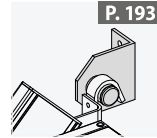

Note:
Product may only
be used when secured
with suspension hooks.

8058 Stairs without platform, step angle 68°

- › Leaning stairs with handrail on both sides.
- › Ladder width 500 mm.
- › Step depth 80 mm and step distance 230 mm.
- › Suspension hooks \varnothing 30 mm.

Recommended accessory:

P. 193

Suspension set

- › Order no. 0054835

10
YEAR
GUARANTEE

★ ★ ★
MADE IN
GERMANY

Number of steps	5	6	7	8	9	10	11	12	13	14	15
Ladder length (approx. m)	1.27	1.52	1.77	2.02	2.27	2.52	2.77	3.02	3.27	3.52	3.77
Standing height (approx. m)	1.14	1.37	1.61	1.84	2.07	2.30	2.53	2.76	3.00	3.23	3.50
Reach height (approx. m)	3.14	3.37	3.61	3.84	4.07	4.30	4.53	4.76	5.00	5.23	5.50
Overhang (approx. m)	0.55	0.64	0.74	0.83	0.92	1.02	1.11	1.21	1.30	1.39	1.49
Weight (approx. kg)	7.5	8.5	9.5	10.5	11.5	12.5	13.5	14.5	15.5	16.5	17.5
Order no.	805805	805806	805807	805808	805809	805810	805811	805812	805813	805814	805815

For an explanation of standing/reach height see on page 5.

Note:
This ladder is not a leaning
ladder as stipulated
by EN 131-1 and may
not be leaned on freely.
It may be used only when
hooked in place.