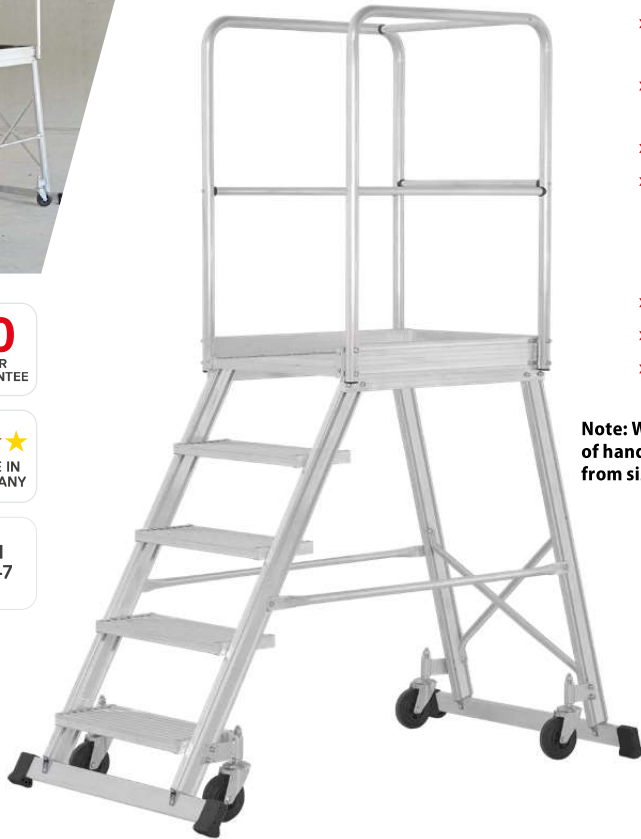

6888 Mobile stocker's ladder, single-sided accessible

- › Spacious platform with 600x800 mm step surface.
- › Step depth 200 mm.
- › The parallel design allows the stairs to be fully extended against shelves.
- › Safe hands-free working due to guardrails, knee bars and foot rails on three sides.
- › Guardrail height above platform 1.03 m.
- › 4 spring-loaded castors (Ø 125 mm) which automatically block when steps are ascended; 1 spring-loaded castor on the ladder section has locking brake to secure against rolling away when platform is not loaded.
- › Vertical step distance 243 mm.
- › Permissible load 150 kg (1.5 kN).
- › Shipped in single parts which are prepared for self-assembly.

Note: We advise the use of handrails on both sides from size 5 upwards.

10
YEAR
GUARANTEE

★ ★ ★
MADE IN
GERMANY

EN
131-7

Recommended accessory:
Back protection door, self-closing*

Number of steps incl. platform	3	4	5	6	7	8
Stile (approx. mm)	73	73	73	73	73	73
Standing height (height to platform) (approx. m)	0.73	0.97	1.21	1.46	1.70	1.94
Reach height (approx. m)	2.73	2.97	3.21	3.46	3.70	3.94
Vertical height (approx. m)	1.76	2.00	2.24	2.49	2.73	2.97
Width (approx. mm)	890	890	890	1,070	1,200	1,200
Distance to wall front side to wall (approx. mm)	106	149	192	235	278	321
Base width (approx. m)	1.27	1.45	1.63	1.82	2.00	2.18
Weight (approx. kg)	30.2	34.1	37.7	41.8	45.8	48.8
Order no.	688803	688804	688805	688806	688807	688808