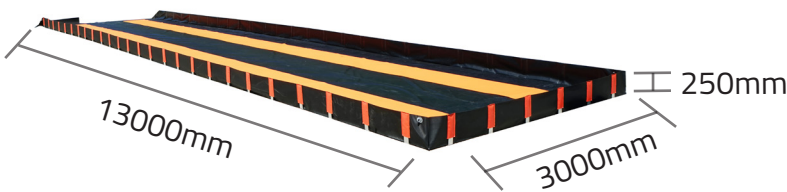

Welded PVC construction. Aluminium support brackets. Turn buckle connectors. No tools required. Easy and quick to load and unload.

SPECIFICATION

| CODE | HEIGHT (MM) | LENGTH (MM) | WIDTH (MM) | SUMP CAPACITY | COLOUR | REF. LINER | REF. BASE MAT |
|------|-------------|-------------|------------|---------------|--------|------------|---------------|
| EB8 | 250 | 13000 | 3000 | 9750ltr | Black | EB8L | EB8M |

OTHER SIZES AVAILABLE

| CODE | HEIGHT (MM) | LENGTH (MM) | WIDTH (MM) | SUMP CAPACITY | COLOUR | REF. LINER | REF. BASE MAT |
|--------|-------------|-------------|------------|------------------|--------|------------|---------------|
| EB6 | 250 | 6000 | 2500 | 3750ltr | Black | EB6L | EB6M |
| EB7 | 250 | 7000 | 2500 | 4375ltr | Black | EB7L | EB7M |
| EB8 | 250 | 13000 | 3000 | 9750ltr | Black | EB8L | EB8M |
| GPSC2W | 1010 | 875 | 875 | Bund Storage Box | | | |