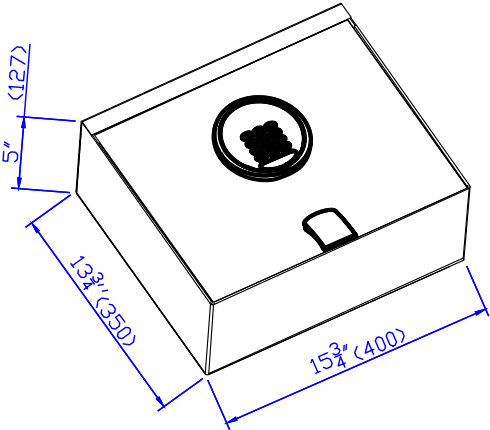

Specifications for Hotel Pop Up

Reference
 STD 00141 Issue 1
 10/04/2019
 Burton Safes Limited, Brockholes Business
 Park, Rock Mill Road, Brockholes,
 Holmfirth, HD9 7BN 01484 663388
 www.burtonsafes.co.uk

Side view

Top view door open

Support arm

Top view

External dimensions

Side view door open

Inner sizes and the available dimensions with door open

Installation from bottom

Installation
 (The dimensions are from outside wall)