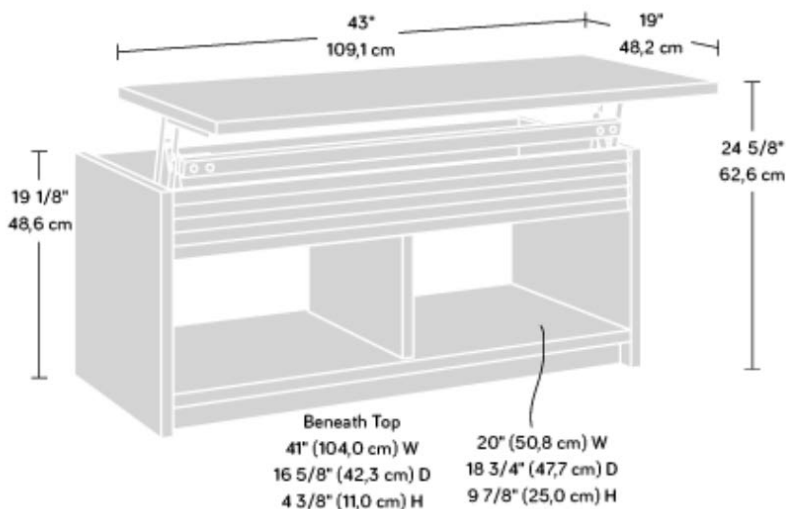

HAMPSTEAD PARK LIFT UP COFFEE / WORK TABLE

PRODUCT SHEET

FURNITURE

- Lift up coffee / work table in Grand Walnut finish
 - Top lifts up and forward to create a versatile work surface
 - Hidden storage area beneath top
 - Open shelves for additional storage
 - 360 degree all round finish

Width	109.1 cm
Depth	48.2 cm
Height	48.6 cm
Carton Height	123.2 cm
Carton Width	52.4 cm
Carton Depth	16.8 cm
Box Volume	0.108 cbm
Weight (gross)	34.1 kg

N.B: All measurements are approximate