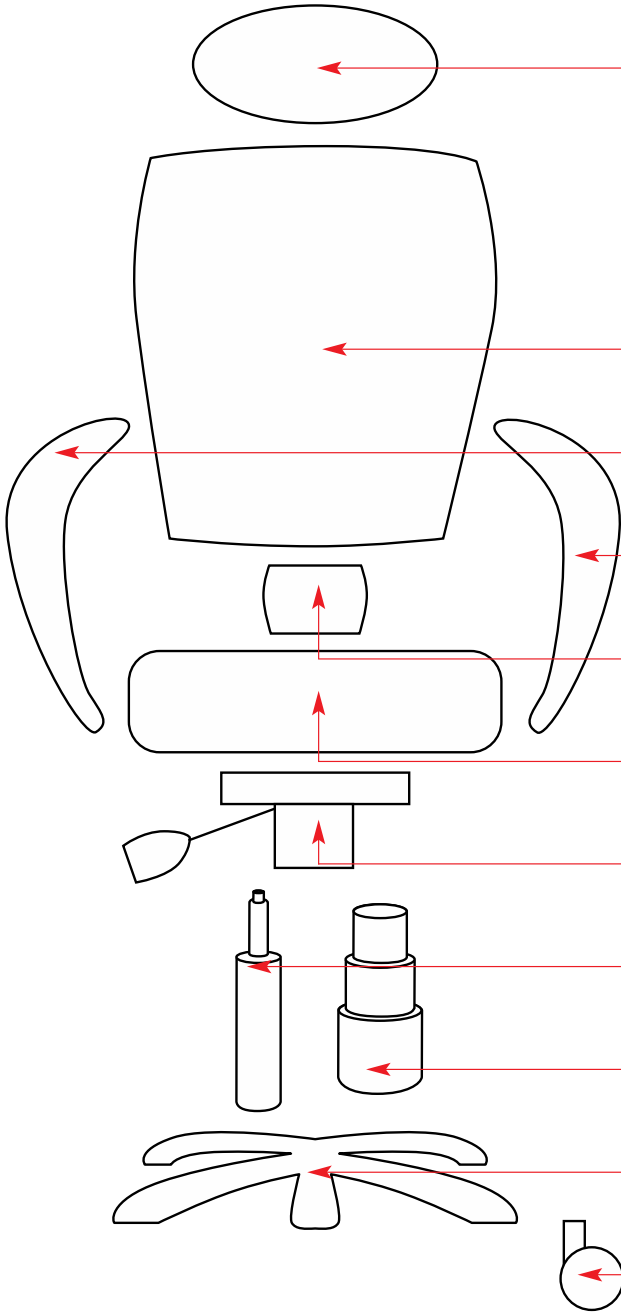

PRODUCT	DECO	1097
---------	------	------

HEADREST		N/A
BACKREST	Z149BL (BLK) / Z149W (WHITE) / Z195 (BROWN)	
ARM RH when seated		Z126
ARM LH when seated		Z126
BACK BRACKET/MECH		N/A
SEAT	Z149S (BLK) / Z149WS (WHITE) / Z278 (BROWN)	MECHANISM SCREW DIMENSIONS IN CM
MECHANISM	Z156	
GAS LIFT		Z133
TELESCOPE		N/A
FIVE STAR BASE		Z198
CASTORS		Z38

FIXINGS	M6*20 (mechanism) x4, M6*35 (back bracket) x4, M8*50 x4 (arms)
---------	--

UNIQUE PARTS	N/A
--------------	-----

NOTES	
-------	--