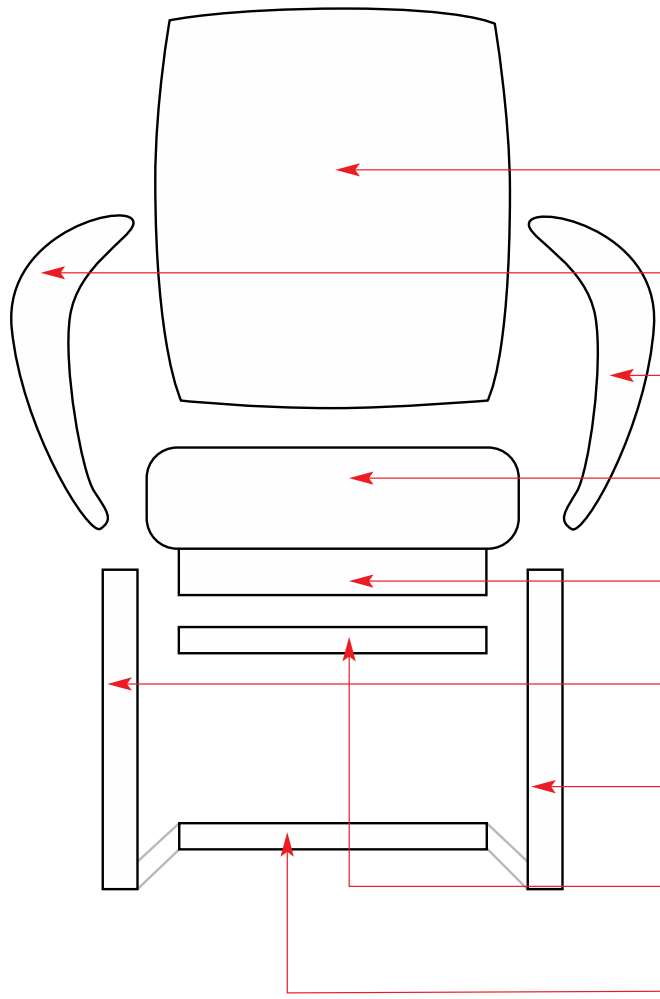

PRODUCT	BISTRO CHAIR	6450
---------	--------------	------

BACKREST	PART OF THE FRAME
ARM <i>RH when seated</i>	N/A
ARM <i>LH when seated</i>	N/A
SEAT	Z128
UNDERSIDE FRAME	N/A
FRAME <i>RH when seated</i>	COMES AS ONE FRAME – Z174
FRAME <i>LH when seated</i>	COMES AS ONE FRAME – Z174
CROSS BAR <i>FRONT</i>	N/A
CROSS BAR <i>REAR</i>	N/A

FIXINGS	CHAIR FEET x4, M6*14 x4, PLASTIC CLIP x4, M5*20 X4
---------	--

UNIQUE PARTS	N/A
--------------	-----

NOTES	
-------	--