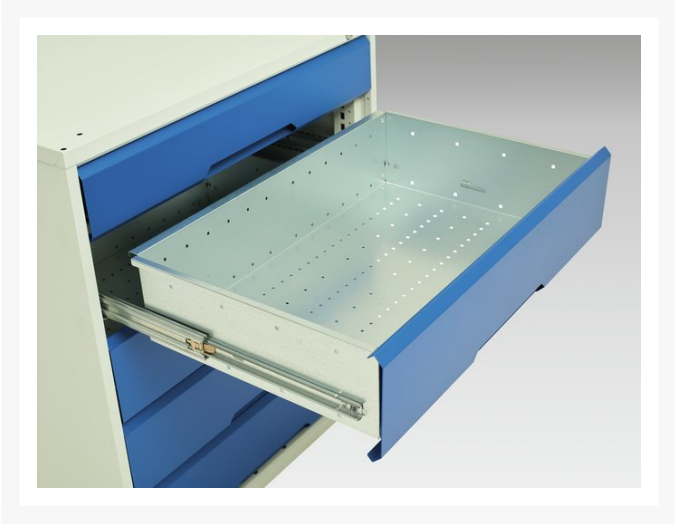

## Short Description

---

verso Drawer Cabinet with 7 Drawers WxDxH: 800x550x1000mm

## Additional Information

Description	verso drawer cabinet with 7 drawers. Featuring a robust, fully welded steel housing with 100% extension drawers. Drawer configuration: 2x 100mm, 3x 125mm, 2x 175mm (75kg U.D.L.). Finished in durable powder coat paint. WxDxH: 800x550x1000mm.
Width	800
Depth	550
Height	1000
Customs tariff number	94032080
Product material	Sheet steel
Product surface	Powder coated
Drawer Load Capacity	75 kg
Drawer height 1	100mm
Drawer 1 Internal Dimensions	680mm x 430mm x 75mm
Drawer height 2	100mm
Drawer 2 Internal Dimensions	680mm x 430mm x 75mm
Drawer height 3	125mm
Drawer 3 Internal Dimensions	680mm x 430mm x 100mm
Drawer height 4	125mm
Drawer 4 Internal Dimensions	680mm x 430mm x 100mm
Drawer height 5	125mm
Drawer 5 Internal Dimensions	680mm x 430mm x 100mm
Drawer height 6	175mm
Drawer 6 Internal Dimensions	680mm x 430mm x 150mm
Drawer height 7	175mm
Drawer 7 Internal Dimensions	680mm x 430mm x 150mm